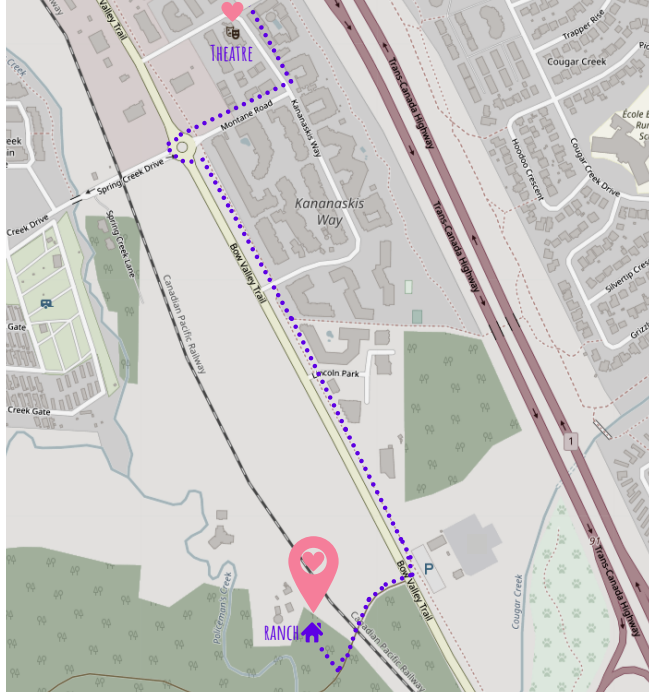

# CORNERSTONE THEATRE TO THE CANMORE RANCH

CANMORE AB

**Canmore Ranch**

**Address:**

104 Bow Valley Trail,  
Canmore, AB T1W 3B7