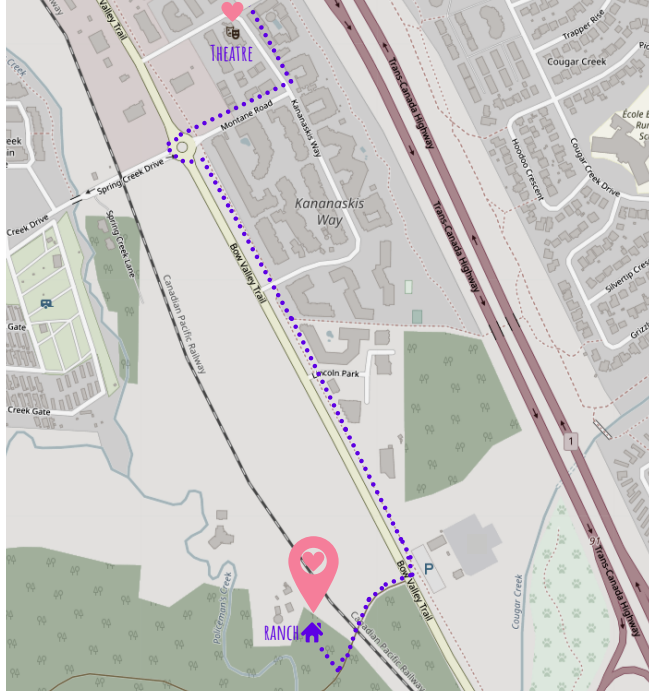

# CORNERSTONE THEATRE TO THE CANMORE RANCH

CANMORE AB

**Canmore Ranch**

**Address:**

104 Bow Valley Trail,  
Canmore, AB T1W 3B7