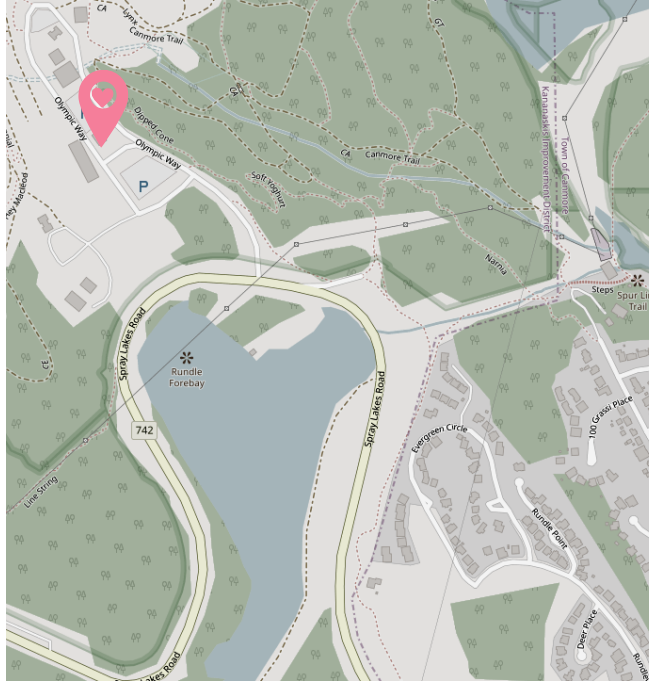

Come Visit Us

CANMORE NORDIC CENTER

CANMORE AB

Address: 1988 Olympic Way,
Canmore, AB